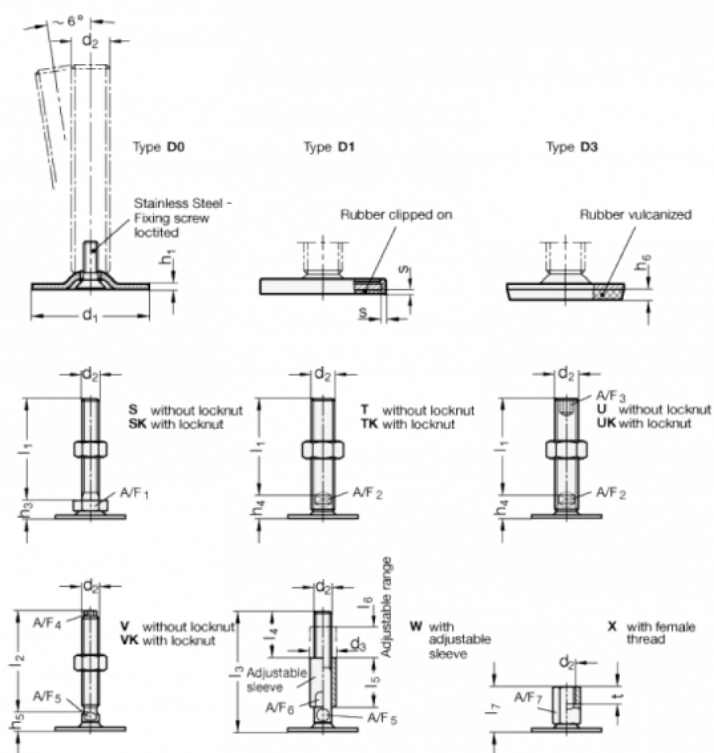

Article number: 204180M20200D3TK  
 Description: E+G levelling foot  
 GN 41-80-M20-200-D3-TK  
 Note: TK With nut, Wrench flat at the bottom

## Measures

A/F2 = 15  
 d1 = 80  
 d2 = M20  
 h1 = 3  
 h4 = 18  
 h6 = 5  
 l1 = 200  
 s =